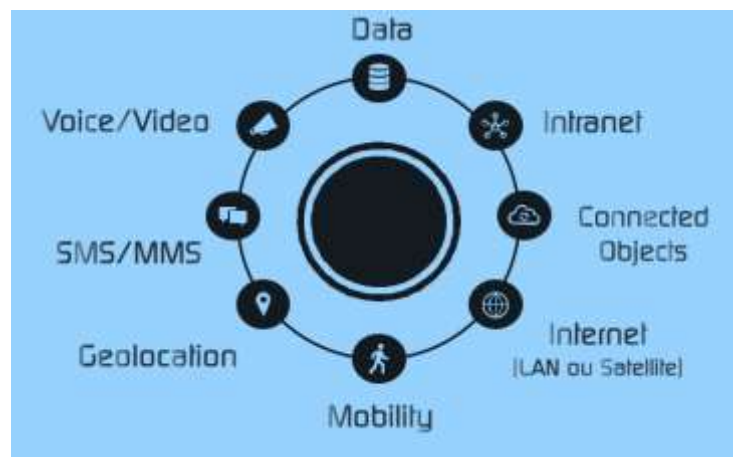

NS-LTE-100: Solution

Advanced, secured and tactical LTE network for private networks

Overview

Deployed in few minutes the 4G private tactical solution provides access to very high speed at the event site, contributing to improve situation management and more efficient and secure coordination.

- Easy and fast to deploy
- Secure : authentication and encryption to ensure network confidentiality and integrity
- Resilient : Network operating guarantee
- Autonomus with high speed connection
- Interoperable: with other networks: satellites, VHF gateways, other 4G network
- Qualitative : communications are perfectly audible
- Embedded: Vehicle/ Hard case/ Manpack
- Expandable : As required
- OS linux secured
- Modular System: From MME/SGW/PGW/HSS/PCRF to AMM/SMF/UPF/UDM/PCF
- 3GPP standards solutions
- Multi-support (virtual et VNF/SDN)
- High service disponibility
- Infrastructure Geo-redundancy