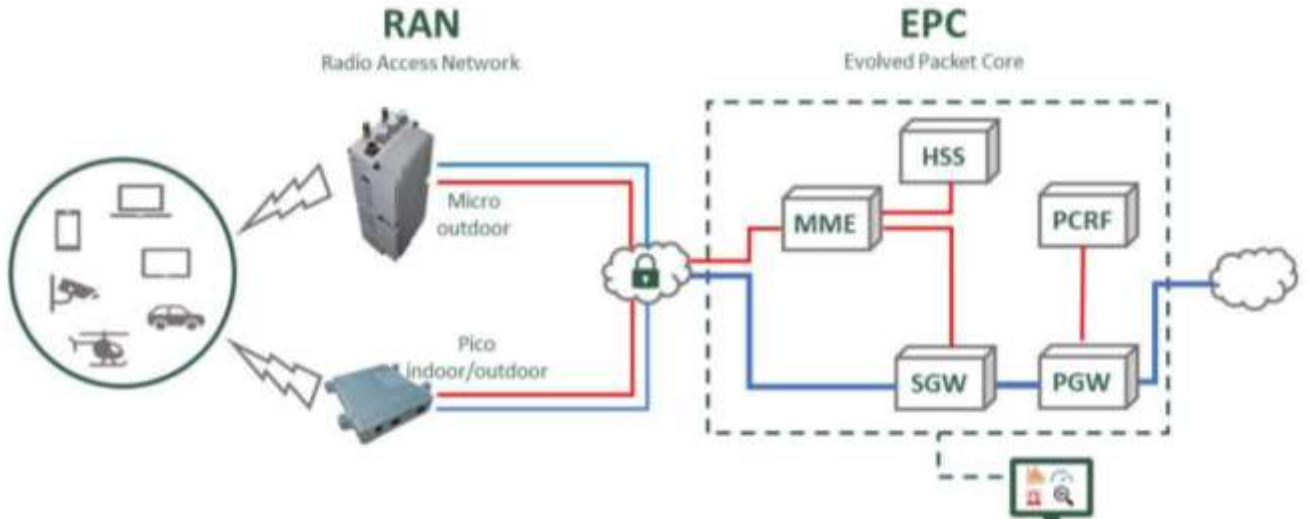

Components